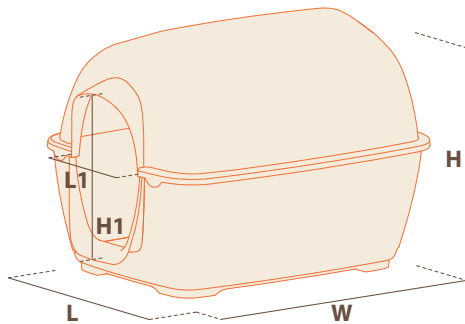

RECYCLED
PLASTIC

MADE IN ITALY

PLASTIC KENNELS

NEW COLOUR

KENNY 07
plastic dog kennels

KENNY 07

87203921 - INNER 1
80 x 111,6 x h 80 cm
31.5 x 43.9 x h 31.5 in

MODELS	Overall Dimension LxWxH (cm/in)	Inside Dimension	Door Dimension L1xH1 (cm/in)
KENNY MINI	40 x 66 x 40 15.7 x 26.0 x 15.7	37 x 59 x 37 14.6 x 23.2 x 14.6	17 x 23 6.69 x 9.06
KENNY 01	50 x 78 x 50 19.7 x 30.7 x 19.7	47 x 70 x 47 18.5 x 27.6 x 18.5	19,5 x 29 7.68 x 11.4
KENNY 03	60 x 89 x 60 23.6 x 35.0 x 23.6	56 x 82 x 56 22.0 x 32.3 x 22.0	24 x 35 9.45 x 13.8
KENNY 05	70 x 100,6 x 70,5 27.6 x 39.6 x 27.8	66 x 90 x 66 26.0 x 35.4 x 26.0	29 x 43,5 11.4 x 17.1
KENNY 07	80 x 111,6 x 80 31.5 x 43.9 x 31.5	75 x 97 x 75 29.5 x 38.2 x 29.5	32,5 x 50 12.8 x 19.7