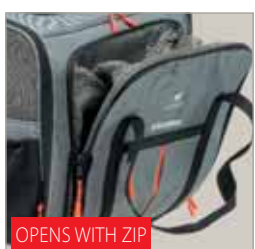

ANTISLIP FEET

OPENS WITH ZIP

FOLDABLE SAFETY NET

CUSHION INCLUDED

HANDLE AND ADJUSTABLE
SHOULDER STRAP

OPENABLE AND EASY EXPANDABLE

16 cm - 6.30 in

VOYAGER CARRIER 450 PRO
85734517 - INNER 1
49 x 37 x h 39 cm
19.3 x 14.6 x h 15.4 in
8 1010690 215563