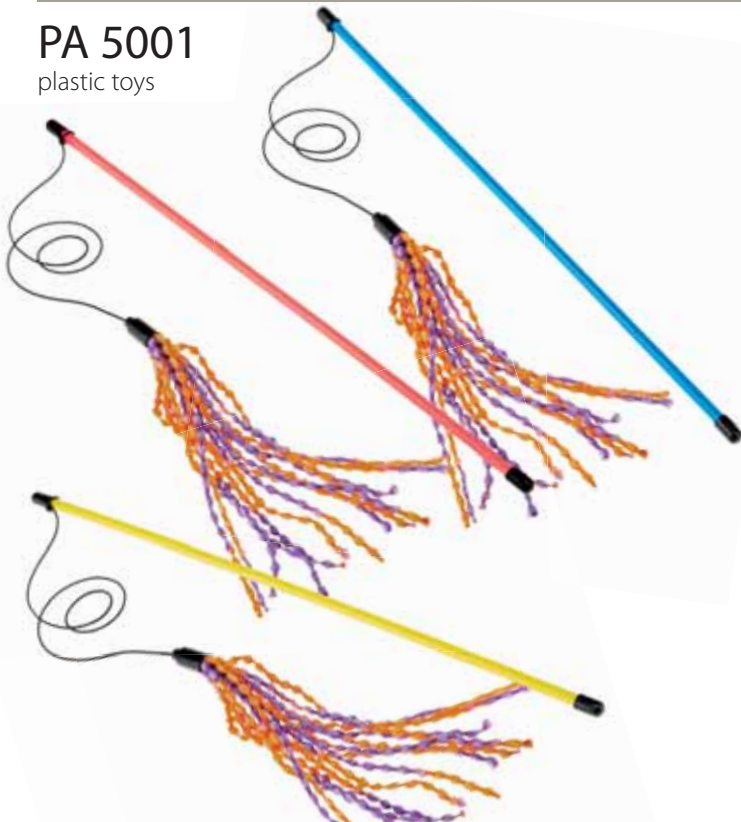

PA 5001
plastic toys

PA 5001
85001799 - INNER 3
Ø 0,8 x 47 cm
Ø 0,3 x 18,5 in
MIXED COLOURS