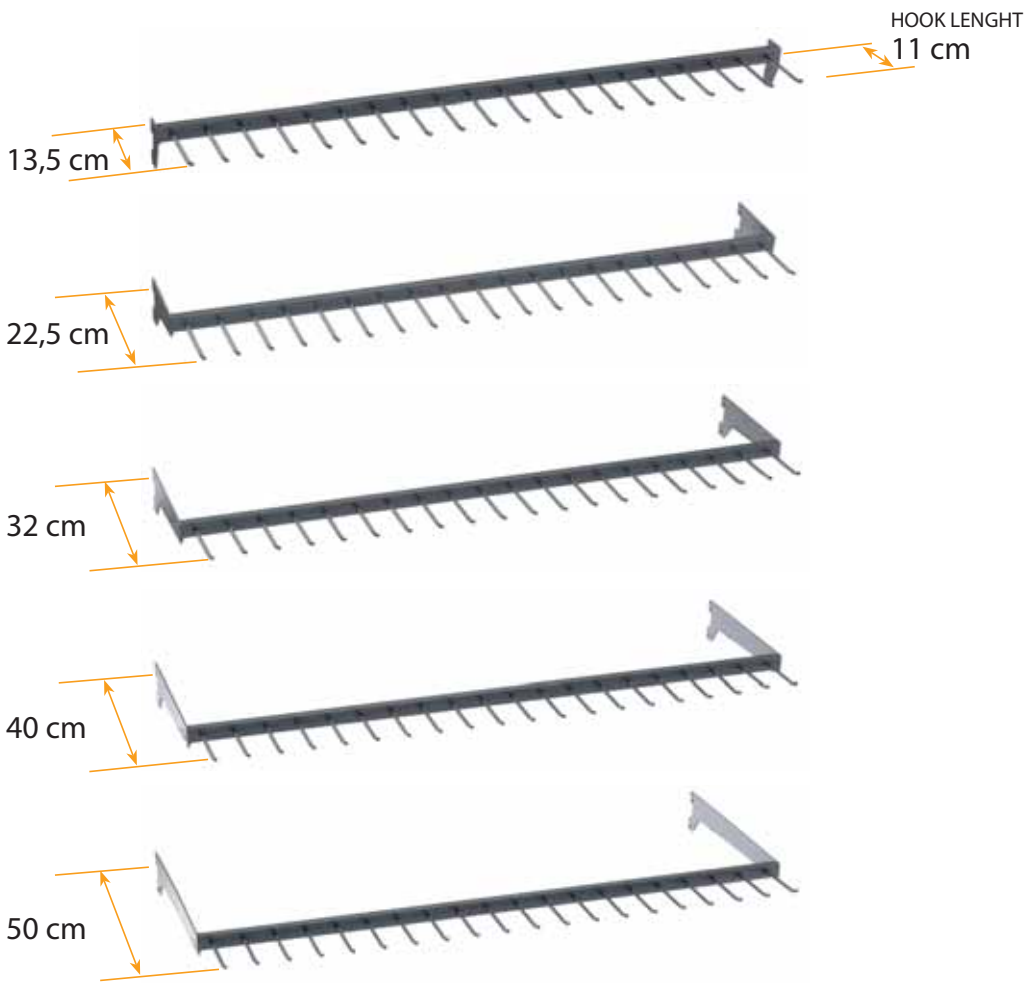

SET BARS

SET BARS 100 cm/39.4 in

Q.TY	TYPE	DEPTH	HOOKS
1	BAR	13,5 cm - 5.1 in	20
1	BAR	22,5 cm - 8.7 in	20
1	BAR	32 cm - 12.6 in	20
1	BAR	40 cm - 15.7 in	20
1	BAR	50 cm - 19.7 in	20
5	PRICE HOLDER	11,6 cm - 4.3 in	-