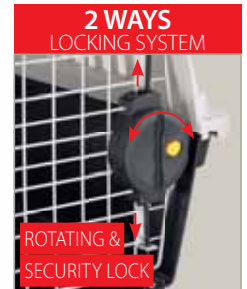

**1
PICK**

CLIPPER PLUS 6
73126021 - INNER 1
93 x 65 x h 68 cm
36.6 x 25.6 x h 26.8 in

8 010690 211930