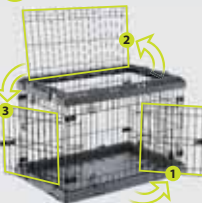

3 WIDE OPENINGS