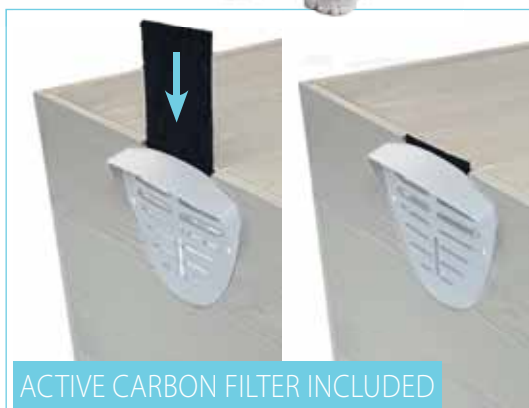

LIQUID RESISTANT INSIDE

ACTIVE CARBON FILTER INCLUDED