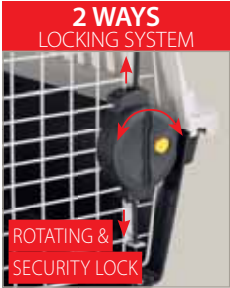

**2 WAYS
LOCKING SYSTEM**

**ROTATING &
SECURITY LOCK**

INCLUDED

PULL-OUT HANDLE AND DOUBLE OBJECT COMPARTMENT

CLIPPER PLUS 4
73124021 - INNER 1
71 x 50 x h 51 cm
28 x 19.7 x h 20.08 in

8 010690 211916

CLIPPER 4 carriers for dogs