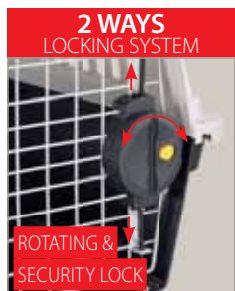

8 010690 202983

CLIPPER PLUS 5

carriers for dogs

NEW

CLIPPER PLUS 5
73125021 - INNER 1
87 x 57 x h 60 cm
34.3 x 22.4 x h 23.6 in

CLIPPER 5

carriers for dogs

IATA NET KIT OPTIONAL