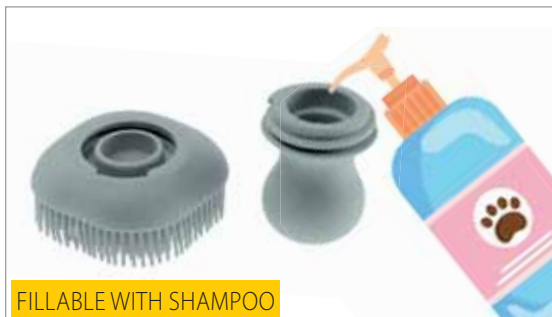

GRO 5935
massage glove for dogs

COAT CARE

GRO 5935
85935899 - INNER 3
24,5 x 19 x h 2 cm
9.6 x 7.5 x h 0.8 in

GRO 5938

brush fillable with shampoo

NEW

FILLABLE WITH SHAMPOO

COAT CARE