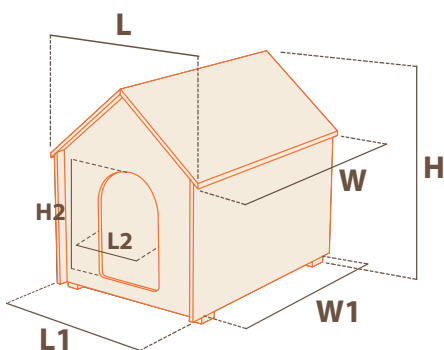

KOYA MEDIUM
87028200 - INNER 1
54,5 x 74,5 x h 66,5 cm
21.5 x 29.3 x h 26.2 in