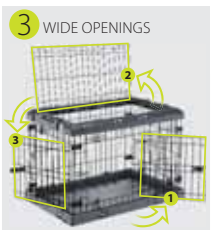

3 WIDE OPENINGS

LARGE

Up to 40 kg - 88 lb

Up to 50 cm 20 in

ASSEMBLY TUTORIAL

SUPERIOR 105 3-Openings Folding Dog Crate

SUPERIOR 105

73189101 - INNER 1
107 x 77 x h 73,5 cm
42.1 x 30.3 x h 28.9 in