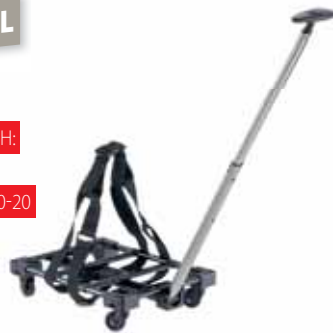

PET CARRIER TROLLEY

trolley for cats & dogs carriers

PET CARRIER TROLLEY
73170099 - INNER 1
52 x 32 x h 9,5 cm
20.5 x 12.6 x h 3.7 in