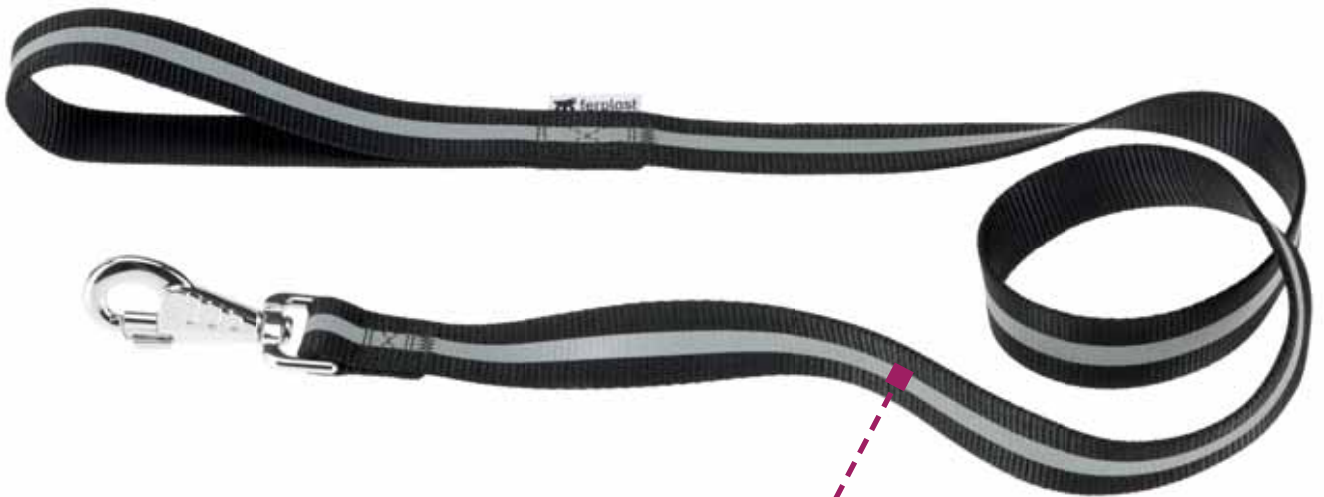

CLUB REFLEX G

nylon leads with reflective strip

REFLECTIVE STRIP