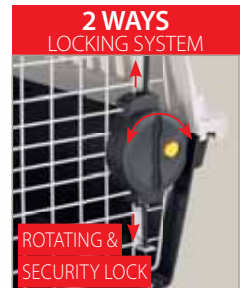

CLIPPER PLUS 7

carriers for dogs

NEW

1 PICK

CLIPPER PLUS 7
73127021 - INNER 1
105 x 75 x h 79 cm
41.3 x 29.5 x h 31.1 in

CLIPPER 7

carriers for dogs

1 PICK