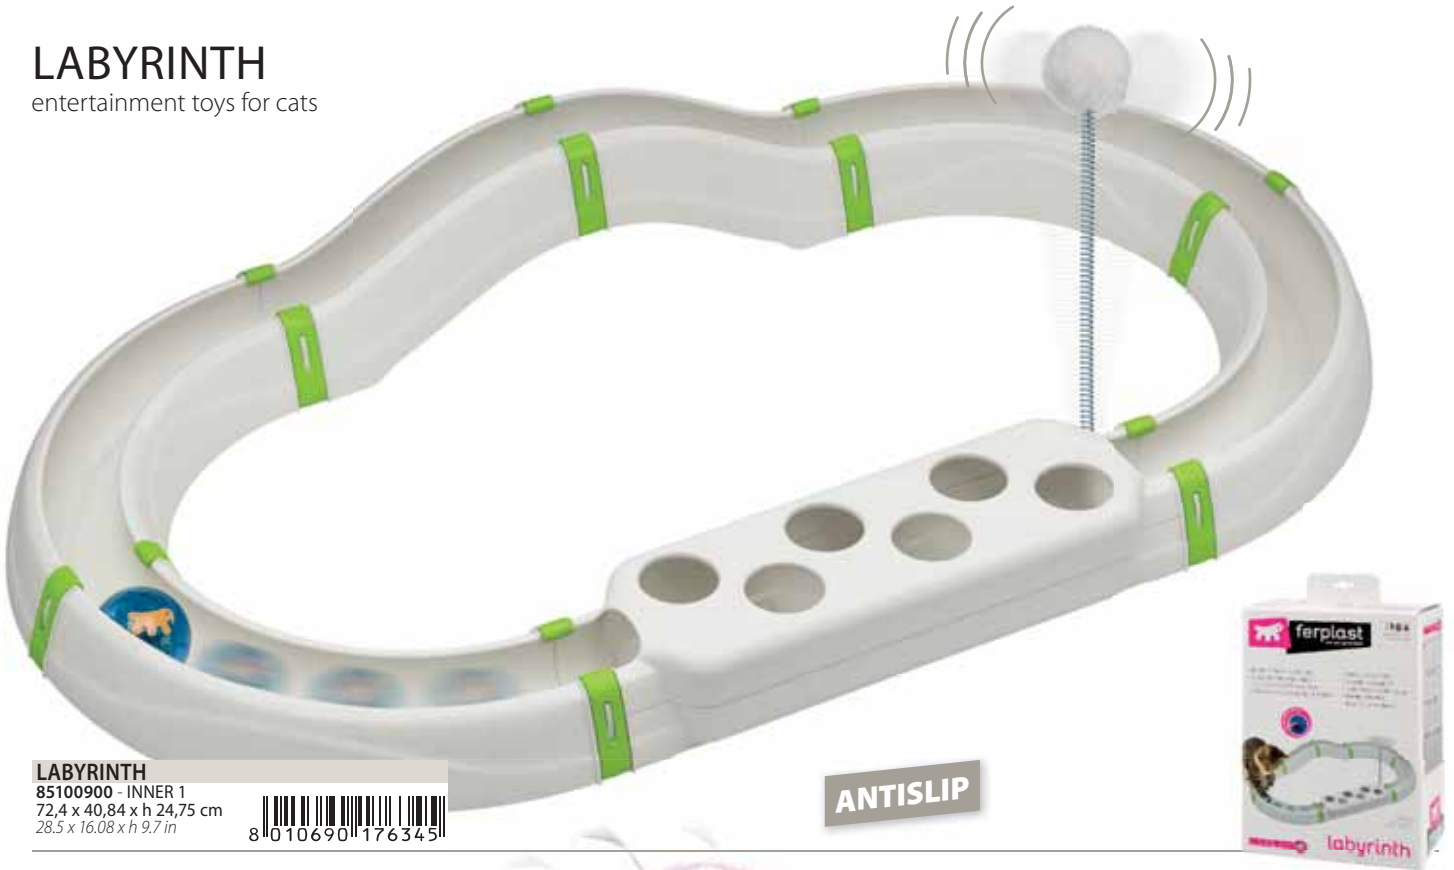

LABYRINTH

entertainment toys for cats

LABYRINTH

85100900 - INNER 1
72,4 x 40,84 x h 24,75 cm
28.5 x 16.08 x h 9.7 in