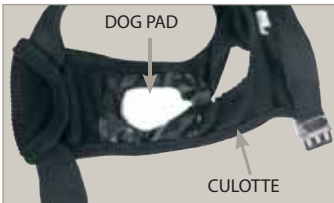

CULOTTE HYGIENIC MEDIUM

85372017 - INNER 3
46-52 cm
18.1-20.5 in

CULOTTE HYGIENIC MAXI

85375017 - INNER 3
71-78 cm
28-30.7 in

DOG PADS

DOG PADS MINI-SMALL

85380000 - INNER 12
6,5 x 4,5 x h 0,1 cm
2.6 x 1.8 x h 0.04 in