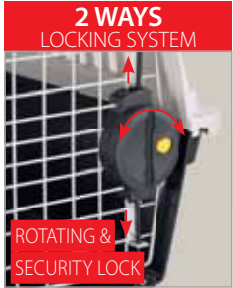

CLIPPER PLUS 7

carriers for dogs

NEW