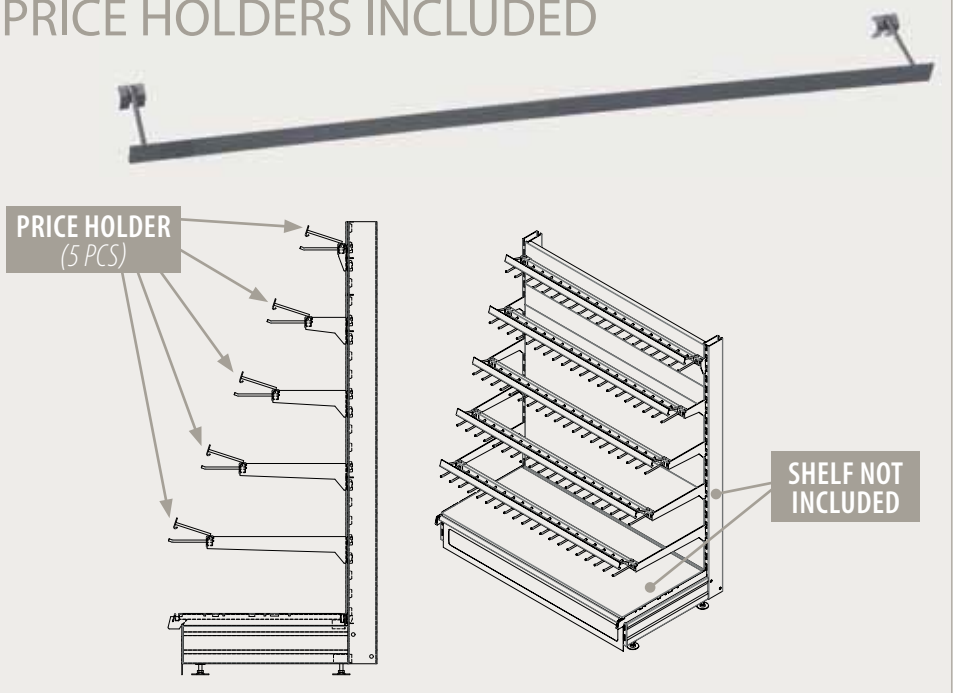

PRICE HOLDERS INCLUDED