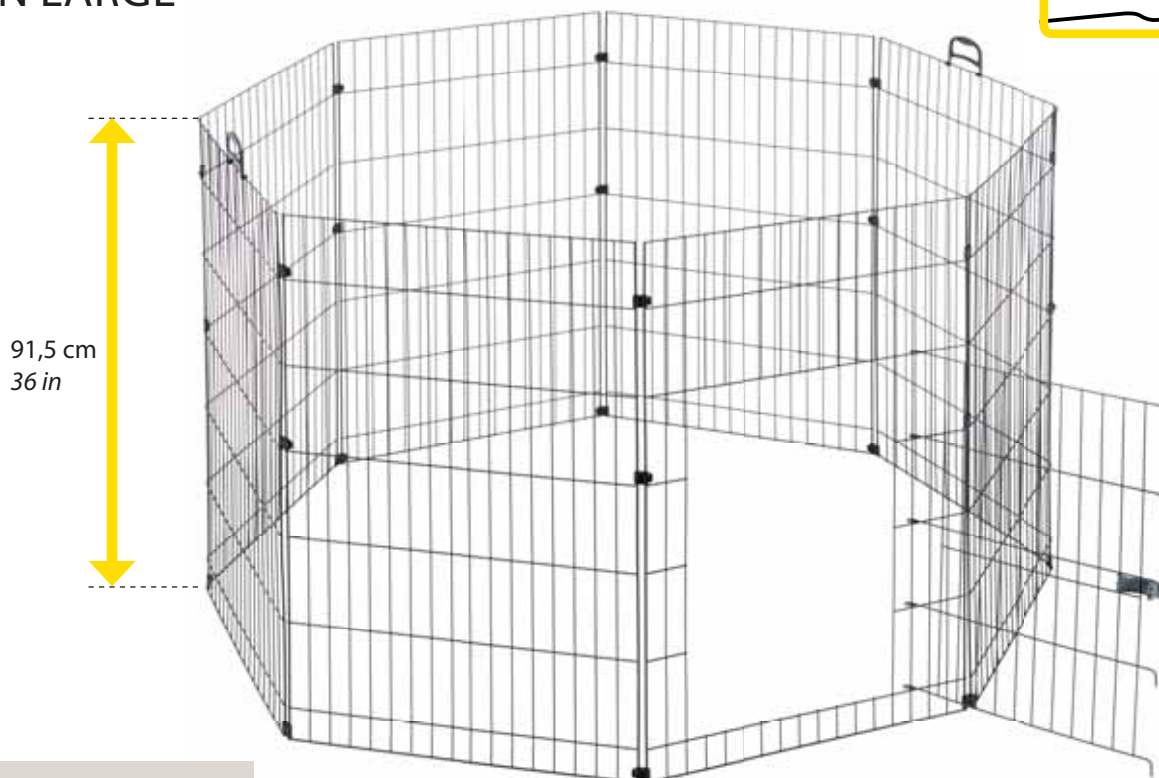

FREERUN LARGE

FREERUN LARGE

57045917ZP - INNER 1
Ø 140 x h 91,5 cm
Ø 55.1 x h 36 in