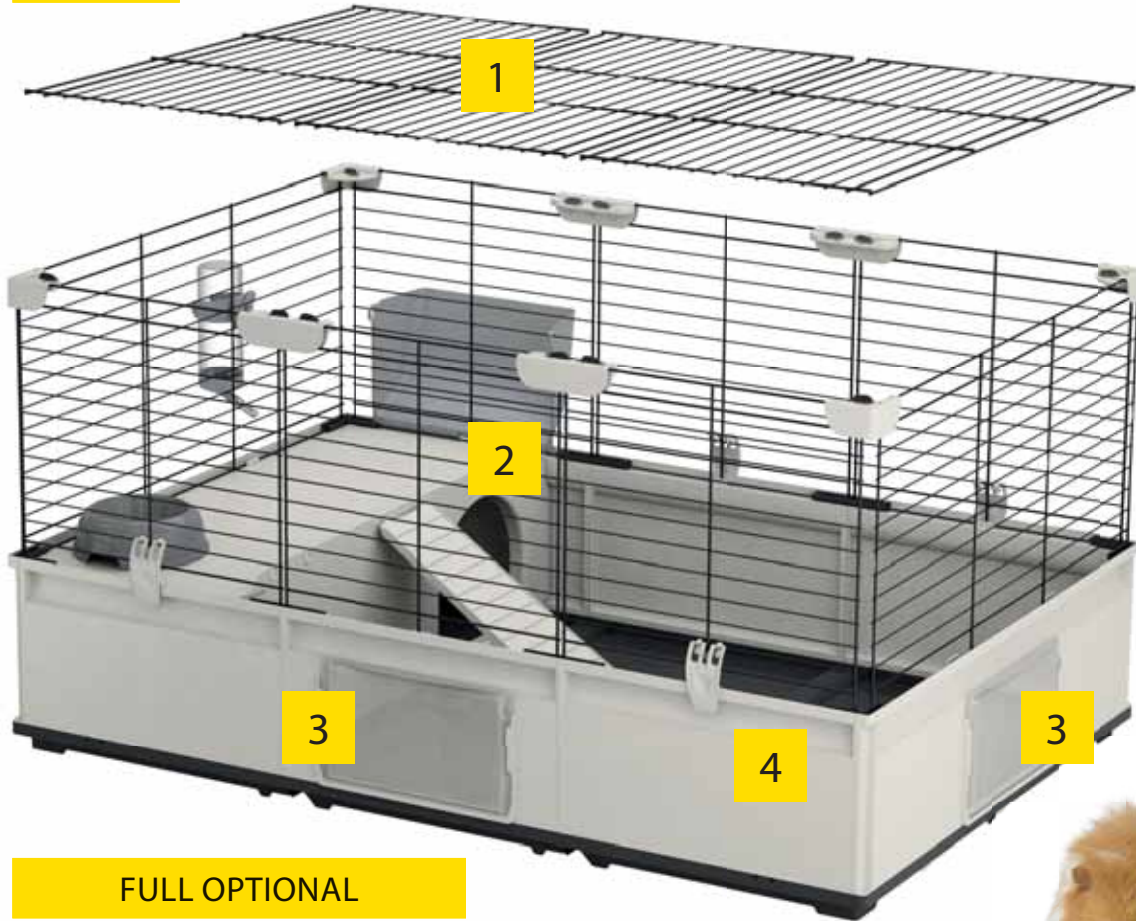

RECYCLED IRON

RECYCLED PLASTIC

MODULAR Features

NEW ITEMS