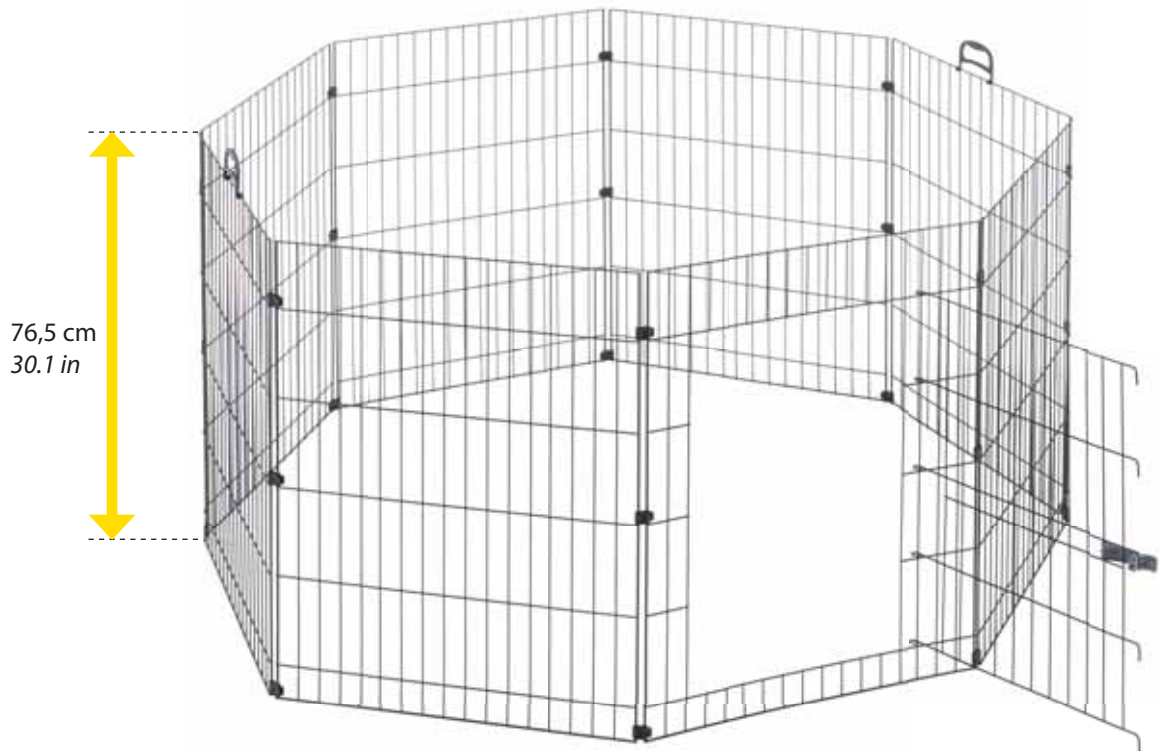

FREERUN MEDIUM

FREERUN MEDIUM

57045817ZP - INNER 1
Ø 140 x h 76,5 cm
Ø 55.1 x h 30.1 in