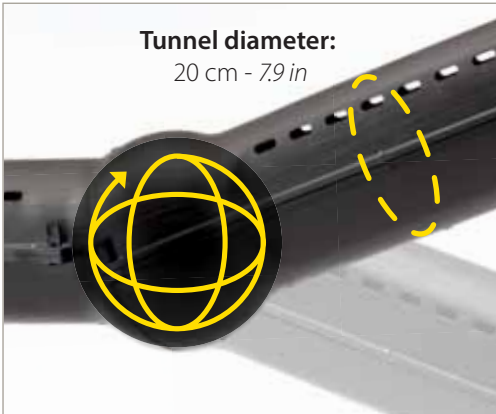

RECYCLED PLASTIC

RECYCLED IRON

Tunnel diameter:
20 cm - 7.9 in