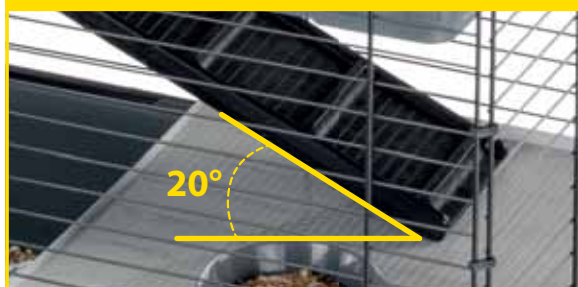

## RABBIT 100 DOUBLE

**RESTYLING**

**STAND (Optional)**

**STAND 100**

90041117 - INNER 1  
91x53xh49cm  
35.8x20.9xh19.3in

8 010690 179131

Suitable also for guinea pigs

**SAVE SPACE PACKING**