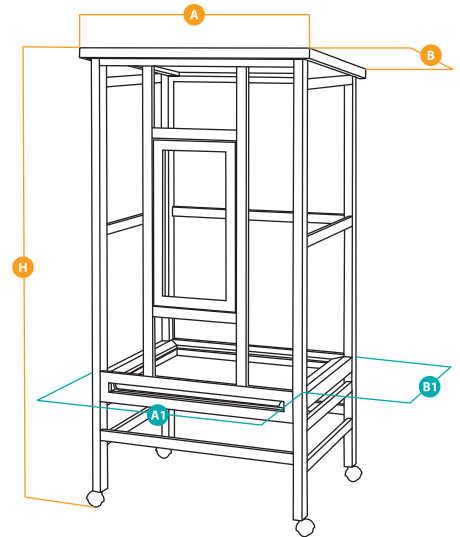

RECYCLED PLASTIC

RECYCLED IRON

WILMA