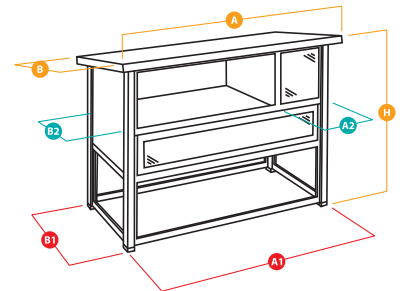

RANCH 100
57090011 - INNER 1
94x64,5x84 (AxBxH) cm
86,5x58 (A1xB1) cm
31x54 (A2xB2) cm
37x25,4x33,1 (AxBxH) in
34,1x22,8 (A1xB1) in
12,2x21,2 (A2xB2) in

**UNIVERSAL
CONNECTION SYSTEM**

page 90

RANCH 120