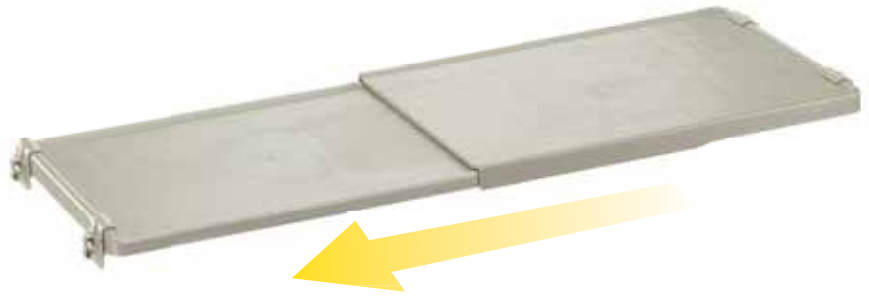

L UNIVER

L UNIVER

93266021 - INNER 1
40-64 x 26,5 x h 2 cm
15.7-25.2 x 10.4 x h 0.8 in