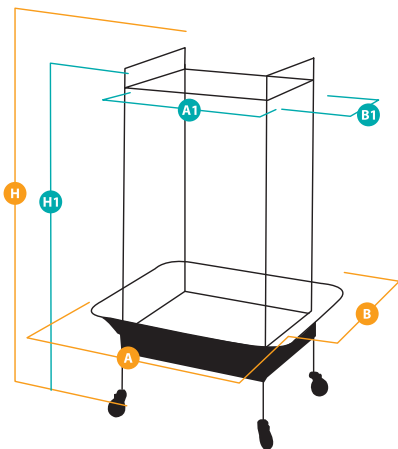

WHEELS INCLUDED

wire: Ø 4-5 mm

EXPERT 100

55042521 - INNER 1
124,5x100x156 (AxBxH)cm
100x75x144 (A1xB1xH1) cm
49,02 x 39,4 x 61,4 (AxBxH) in
39,4x29,5x56,7 (A1xB1xH1) in