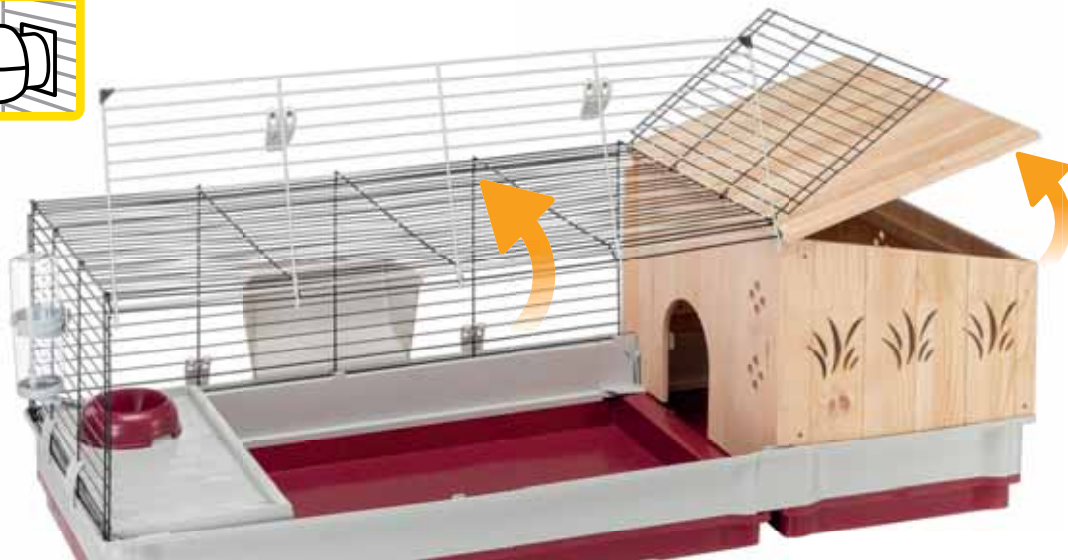

UNIVERSAL CONNECTION SYSTEM

page 90

FULLY OPENING CAGE FRONT & WOODEN HOUSE ROOF