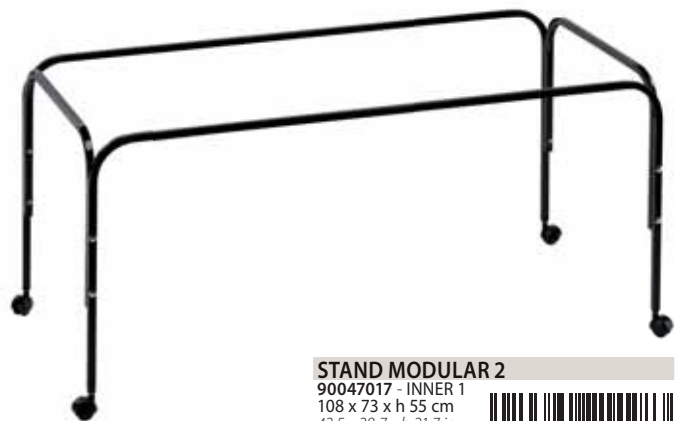

STAND MODULAR 2

90047017 - INNER 1
108 x 73 x h 55 cm
42.5 x 28.7 x h 21.7 in

STAND MODULAR 3/4

90048017 - INNER 1
178,5 x 73 x h 55 cm
70.3 x 28.7 x h 21.7 in