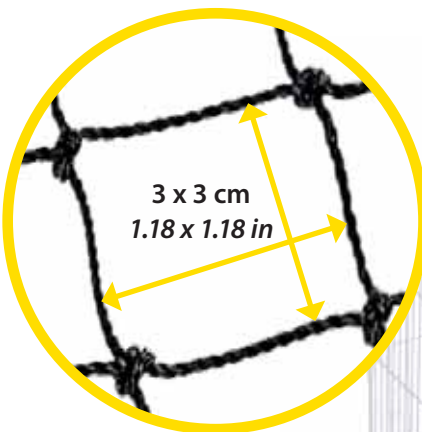

## RABBIT PARK PROTECTION NET

**RABBIT PARK PROTECTION NET**  
57630000 - INNER 1  
Ø 200 x h 150 cm  
Ø 78.7 x h 59.06 in