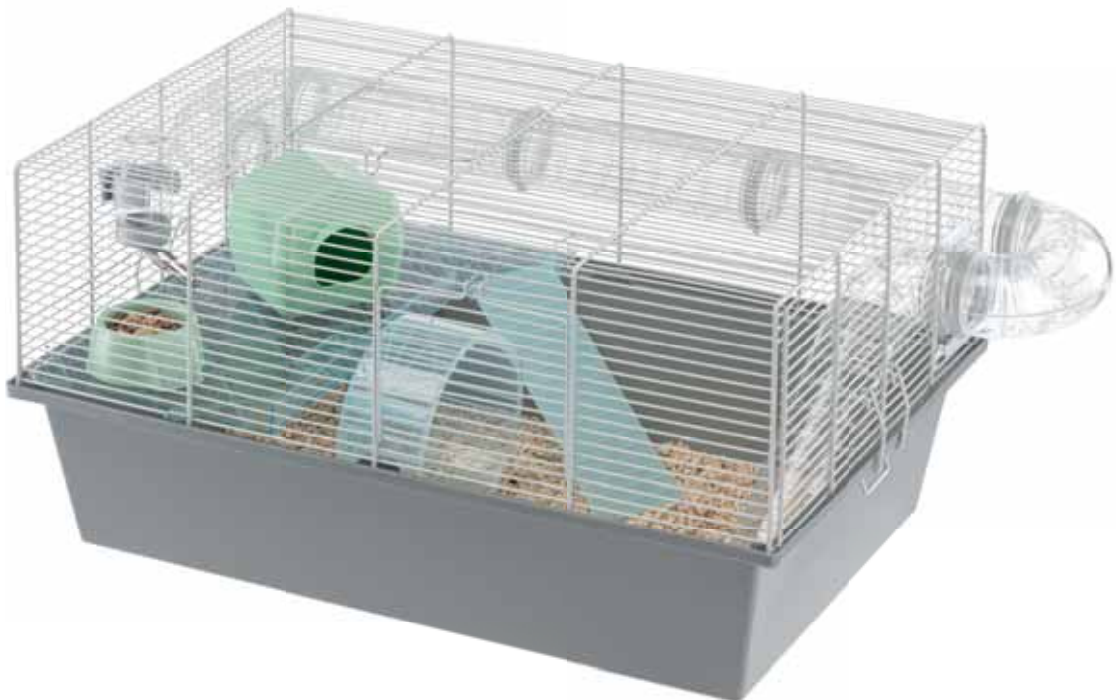

# MILOS LARGE

for Hamsters

NEW COLOUR

**MILOS LARGE**

57010617 - INNER 1

58 x 38 x h 30,5 cm

22.8 x 15 x h 12,008 in

RECYCLED  
IRON