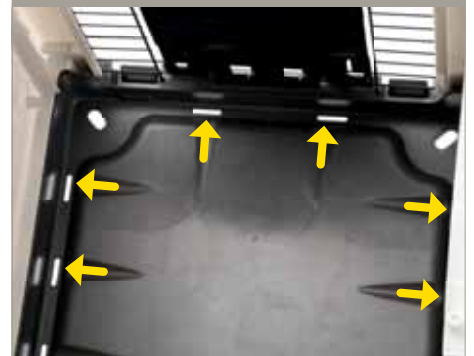

RECYCLED
IRON

RECYCLED
PLASTIC

UNIVERSAL CONNECTION SYSTEM

METRÒ STATION

House for rabbits.
Ready to be connected to the
METRO rabbit tunnels.

METRÒ STATION
57073100 - INNER 1
43 x 48 x h 44 cm
16.9 x 18.9 x h 17.3 in