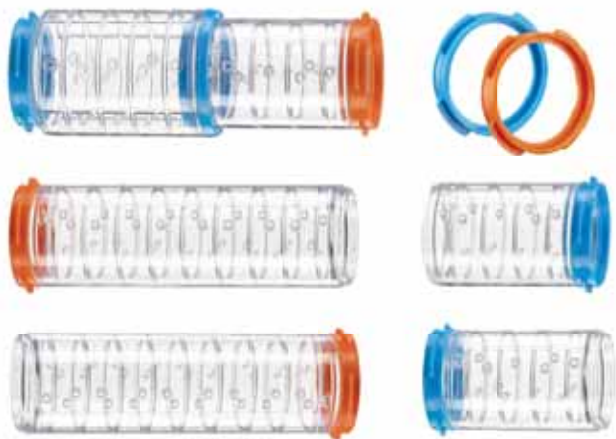

KIT TUBE TUNNEL
84829099 - INNER 1
24,8 x 20 x h 14,2 cm
9,75 x 7,87 x h 5,6 in