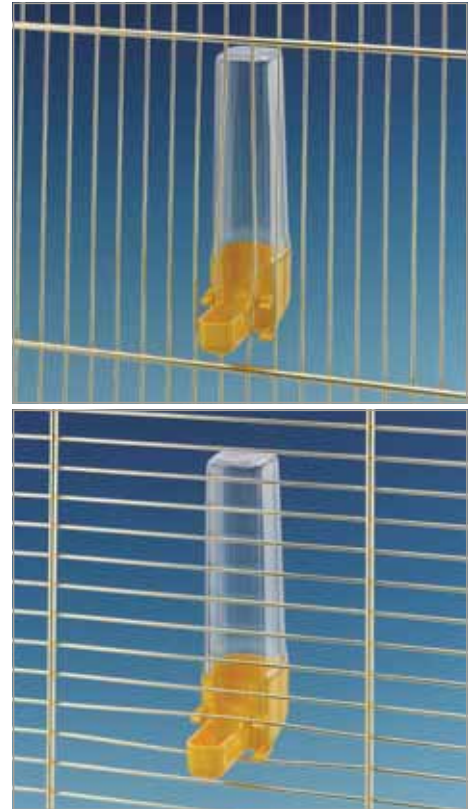

SILVER SPECIAL 4560

FPI 4520