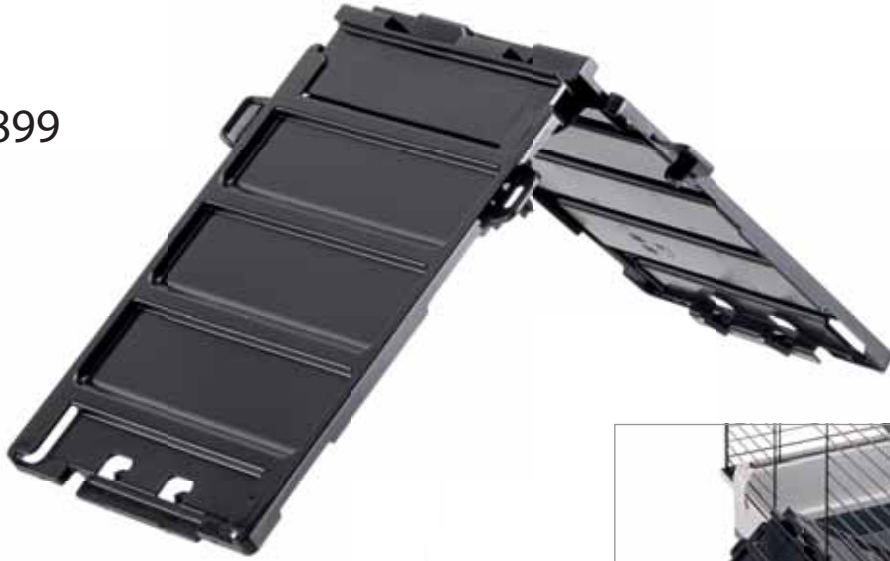

### BALOON LARGE

85224799 - INNER 3

Ø 25 cm

Ø 9.8 in

MIXED COLOURS

FPI 4899

FPI 4899  
84899017 - INNER 1  
54 x 18 x h 3 cm  
21.2 x 7 x h 1.2 in

FPI 4903