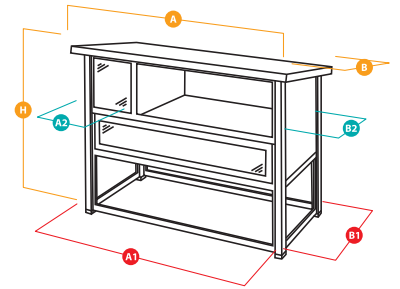

RECYCLED
IRON

RECYCLED
PLASTIC

PLASTIC HUTCH FOR RABBITS

GRAND LODGE 120-140

GRAND LODGE 120

57085360 - INNER 1
115,5x73x110 (AxBxH) cm
107x63 (A1xB1) cm
25,5x40,5 (A2xB2) cm
45,5x28,7x43,3 (AxBxH) in
42,1x24,8 (A1xB1) in
10,04x15,9 (A2xB2) in

GRAND LODGE 140

57086360 - INNER 1
134x73x110 (AxBxH) cm
127x63 (A1xB1) cm
25,5x40,5 (A2xB2) cm
52,8x28,7x43,3 (AxBxH) in
50x24,8 (A1xB1) in
10,04x15,9 (A2xB2) in

UNIVERSAL CONNECTION SYSTEM

page 90