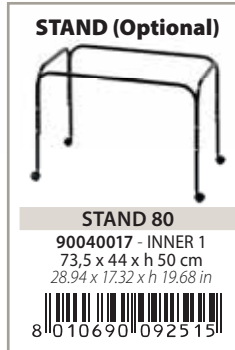

BARN 80

NEW COLOUR

SAVE SPACE PACKING

BARN 80
57068021 - INNER 1
78 x 48 x h 65 cm
30.7 x 18.9 x h 25.6 in