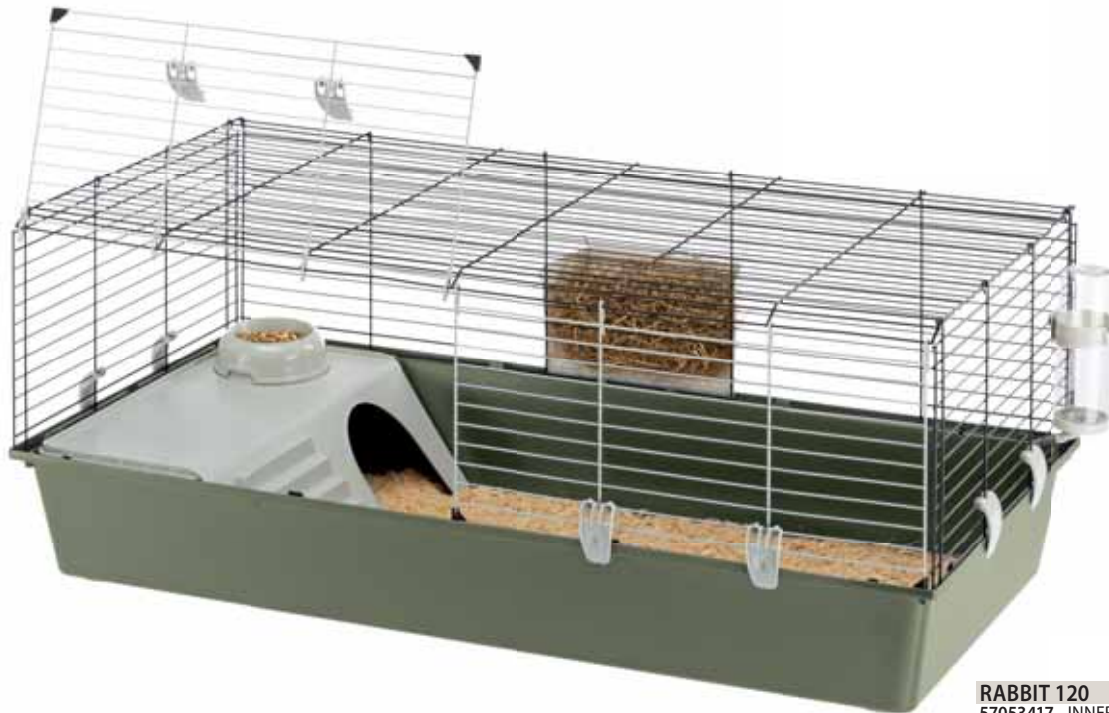

STAND (Optional)

STAND 100
90041117 - INNER 1
91x53xh49cm
35.8x20.9xh19.3in

RECYCLED
IRON

RECYCLED
PLASTIC

RABBIT HOMES

RABBIT 120 EL

RABBIT 120 EL
57053470EL - INNER 3
118 x 58,5 x h 49,5 cm
46.5 x 23.03 x h 19.5 in
MIXED COLOURS