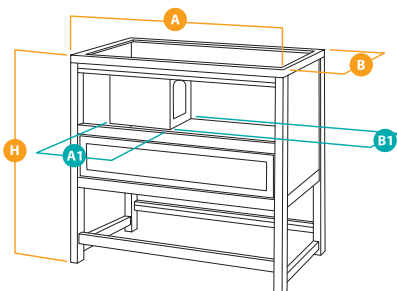

10x15,9 (A1xB1) in

8 010690 1110264

SLIDE OUT PLASTIC TRAYS

PLASTIC RABBIT HOUSE

SIDE DOOR

ROOF LOCKING SYSTEM

FULL OPENING HINGED ROOF

RECYCLED PLASTIC