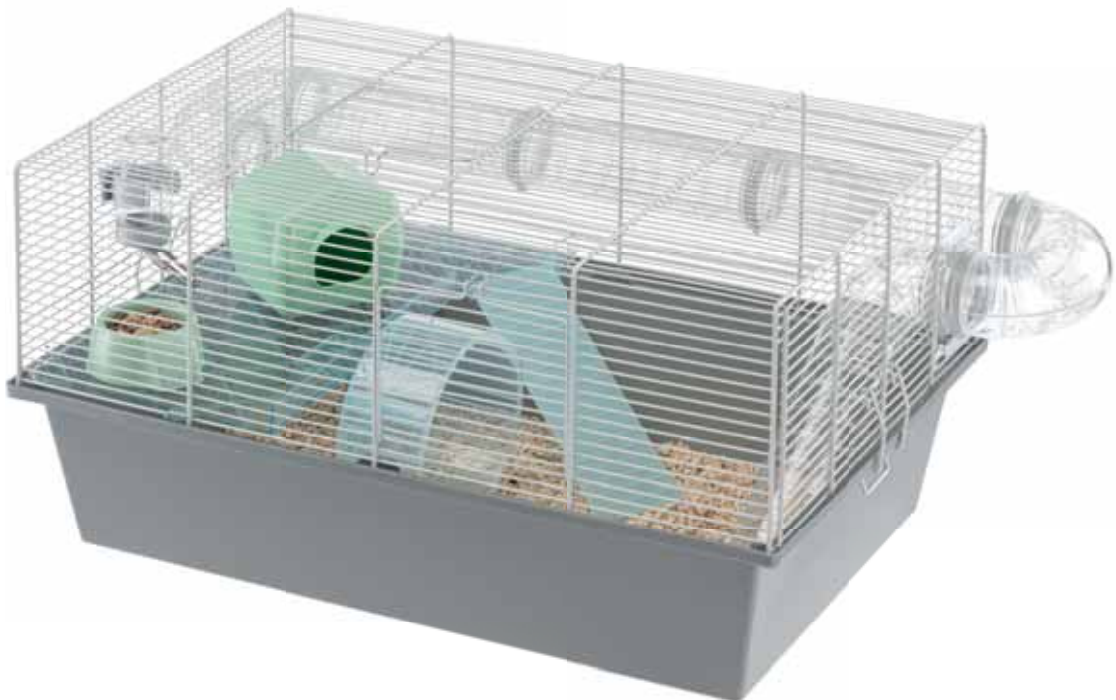

MILOS LARGE

57010617 - INNER 1

58 x 38 x h 30,5 cm

22.8 x 15 x h 12,008 in