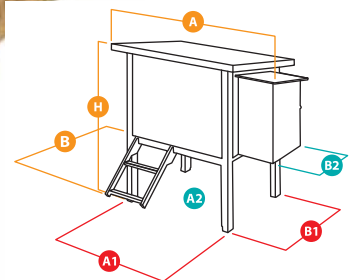

HEN HOUSE 30

Wooden Home for Hens

UP TO 6 HENS

HEN HOUSE 30

57096000 - INNER 1
162x100x110 (AxBxH) cm
124 x 65 (A1xB1) cm
26 x 34 (A2xB2) cm
63.8x39.4x43.3 (AxBxH) in
48.8x25.6 (A1xB1) in
10.2x13.4 (A2xB2) in