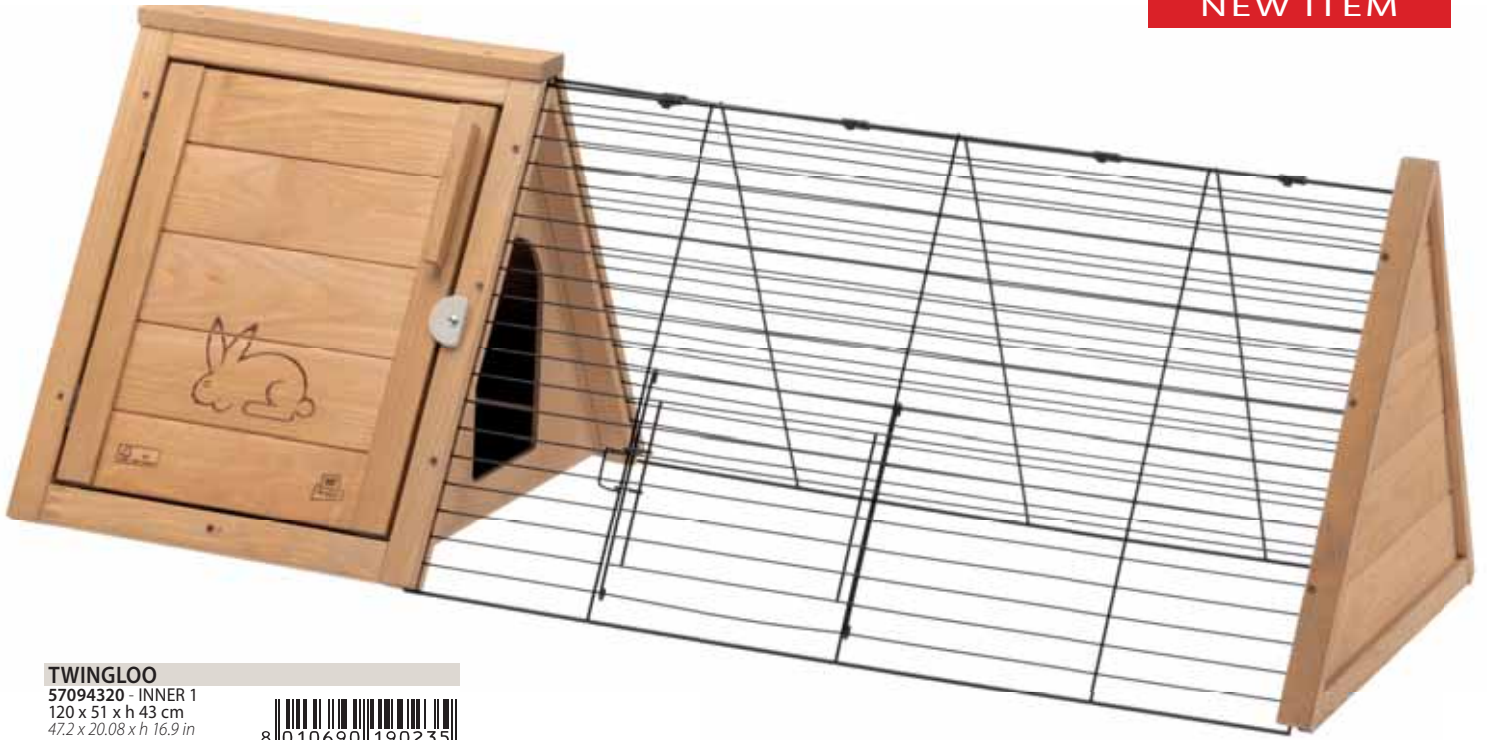

FREERUN MEDIUM

FREERUN MEDIUM

57045817ZP - INNER 1
Ø 140 x h 76,5 cm
Ø 55.1 x h 30.1 in

FREERUN LARGE

FREERUN LARGE

57045917ZP - INNER 1
Ø 140 x h 91,5 cm
Ø 55.1 x h 36 in

TWINGLOO

NEW ITEM

TWINGLOO
57094320 - INNER 1
120 x 51 x h 43 cm
47.2 x 20.08 x h 16.9 in

2 FRONTAL DOORS

CLOSING SYSTEM

REMOVABLE FLOOR

STAKES for fixing to the ground

ARENA 80

for Guinea Pigs

SAVE SPACE PACKING