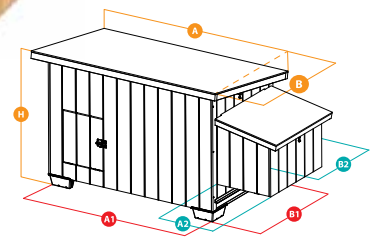

RECYCLED PLASTIC

HOME FOR HENS

KOCCA 100

Wooden Home for Hens

NEW ITEM

KOCCA 100

57094480 - INNER 1

146,5 x 72 x h 77 (A x B x H) cm

102 x 59 (A1 x B1) cm

33 x 50 (A2 x B2) cm

57.7 x 28.3 x h 30.3 (A x B x H) in

40.1 x 23.2 (A1 x B1) in

13 x 19.7 (A2 x B2) in

UP TO 5 HENS

KOCCA 120

Wooden Home for Hens

NEW ITEM

KOCCA 120

57094490 - INNER 1

163,5 x 72 x h 77 (A x B x H) cm

119 x 59 (A1 x B1) cm

33 x 50 (A2 x B2) cm

64.4 x 28.3 x h 30.3 (A x B x H) in

46.8 x 23.2 (A1 x B1) in

13 x 19.7 (A2 x B2) in

UP TO 6 HENS