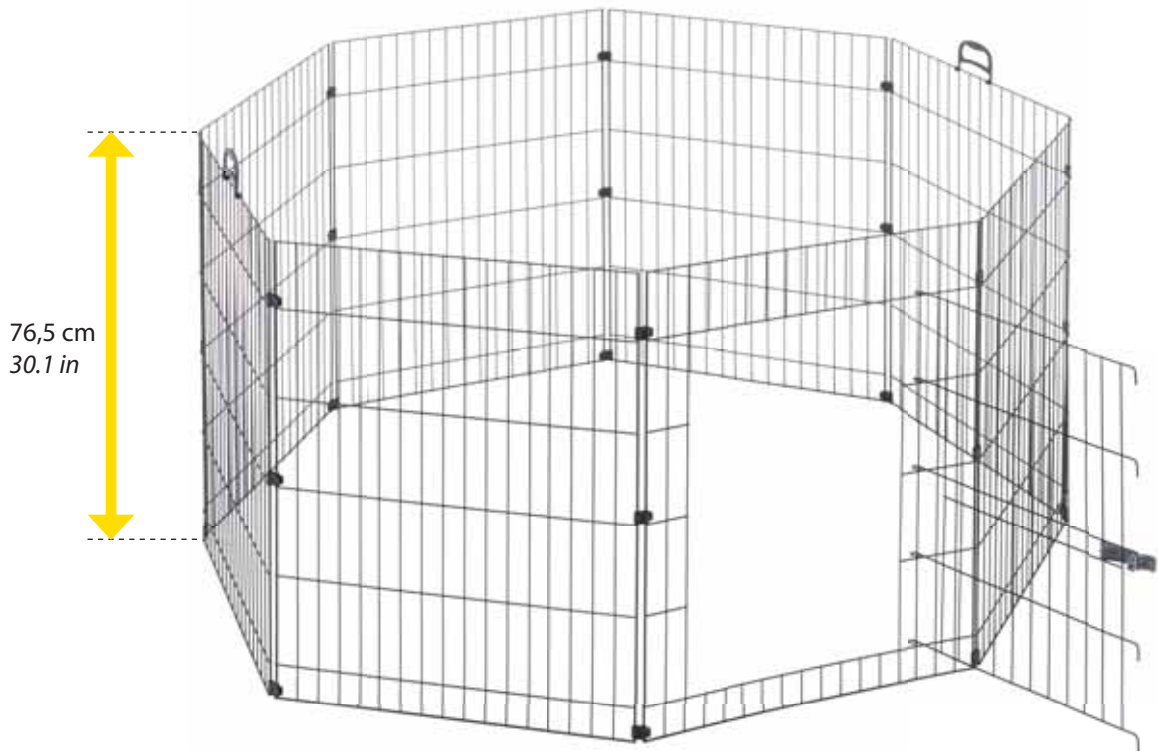

FREERUN MEDIUM

FREERUN MEDIUM

57045817ZP - INNER 1
Ø 140 x h 76,5 cm
Ø 55.1 x h 30.1 in