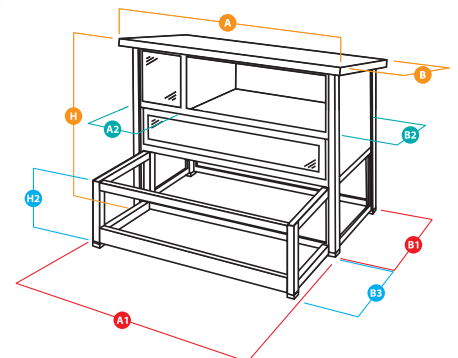

RECYCLED PLASTIC

RECYCLED IRON

RANCH 120 MAX

RANCH 120 MAX

57091200 - INNER 1
115x67x106,5 (AxBxH) cm
106,5x56 (A1xB1) cm
31x52 (A2xB2) cm
48x41 (B3xH2) cm
45,3x26,4x41,9 (AxBxH) in
41,9x22 (A1xB1) in
12,2x20,47 (A2xB2) in
18,9x16,14 (B3xH2) in