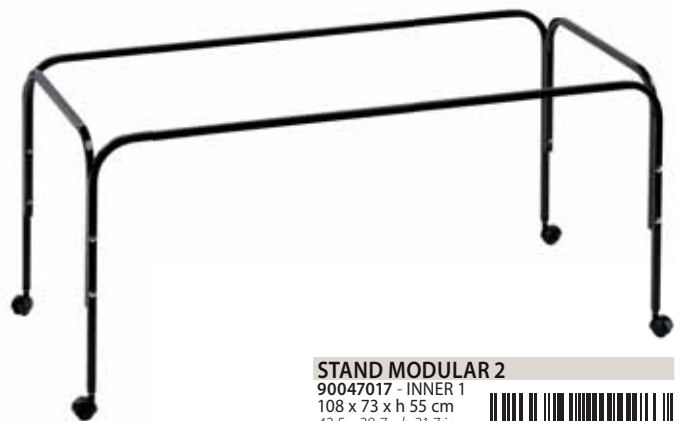

57044900 - INNER 1
40 x 72 x h 56 cm
15.7 x 28.3 x h 22 in

NEW ITEMS

MODULAR DOOR MODULE

MODULAR DOOR MODULE

57044990 - INNER 1
35,5 x 2,3 x h 21 cm
14 x 0,9 x h 8,2 in

MODULAR STAND

STAND MODULAR 2

90047017 - INNER 1
108 x 73 x h 55 cm
42.5 x 28.7 x h 21.7 in

STAND MODULAR 3/4

90048017 - INNER 1
178,5 x 73 x h 55 cm
70.3 x 28.7 x h 21.7 in

HUB Features

UNIVERSAL CONNECTION SYSTEM
page 90

DUAL FUNCTION CANVAS INCLUDED

Sun protection Containing base

ANTI-SCRATCH & WATER REPELLENT