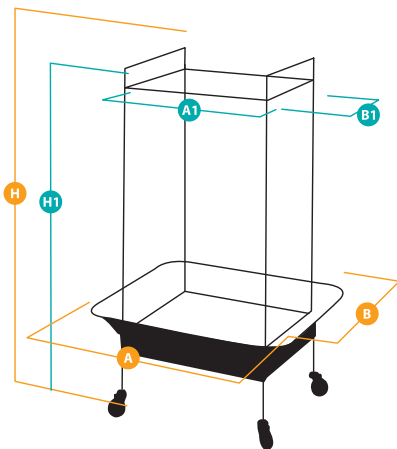

wire: Ø 4-5 mm

EXPERT 100

55042521 - INNER 1
124,5x100x156 (AxBxH)cm
100x75x144 (A1xB1xH1) cm
49,02 x 39,4 x 61,4 (AxBxH) in
39,4x29,5x56,7 (A1xB1xH1) in