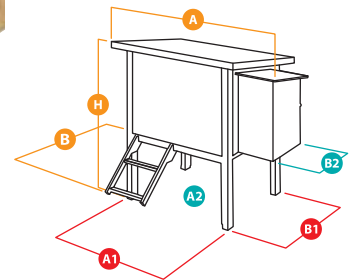

RECYCLED IRON

RECYCLED PLASTIC

WOODEN HOME FOR HENS

UP TO 4 HENS

HEN HOUSE 10

57094500 - INNER 1
124x98x110 (AxBxH) cm
85 x 63 (A1xB1) cm
26 x 34 (A2xB2) cm
48.8x38.6x43.3 (AxBxH) in
33.5x24.8 (A1xB1) in
10.2x13.4 (A2xB2) in

UP TO 6 HENS

HEN HOUSE 30

57096000 - INNER 1
162x100x110 (AxBxH) cm
124 x 65 (A1xB1) cm
26 x 34 (A2xB2) cm
63.8x39.4x43.3 (AxBxH) in
48.8x25.6 (A1xB1) in
10.2x13.4 (A2xB2) in