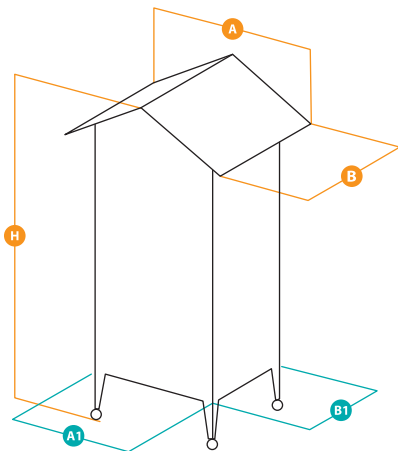

NOTA MEDIUM