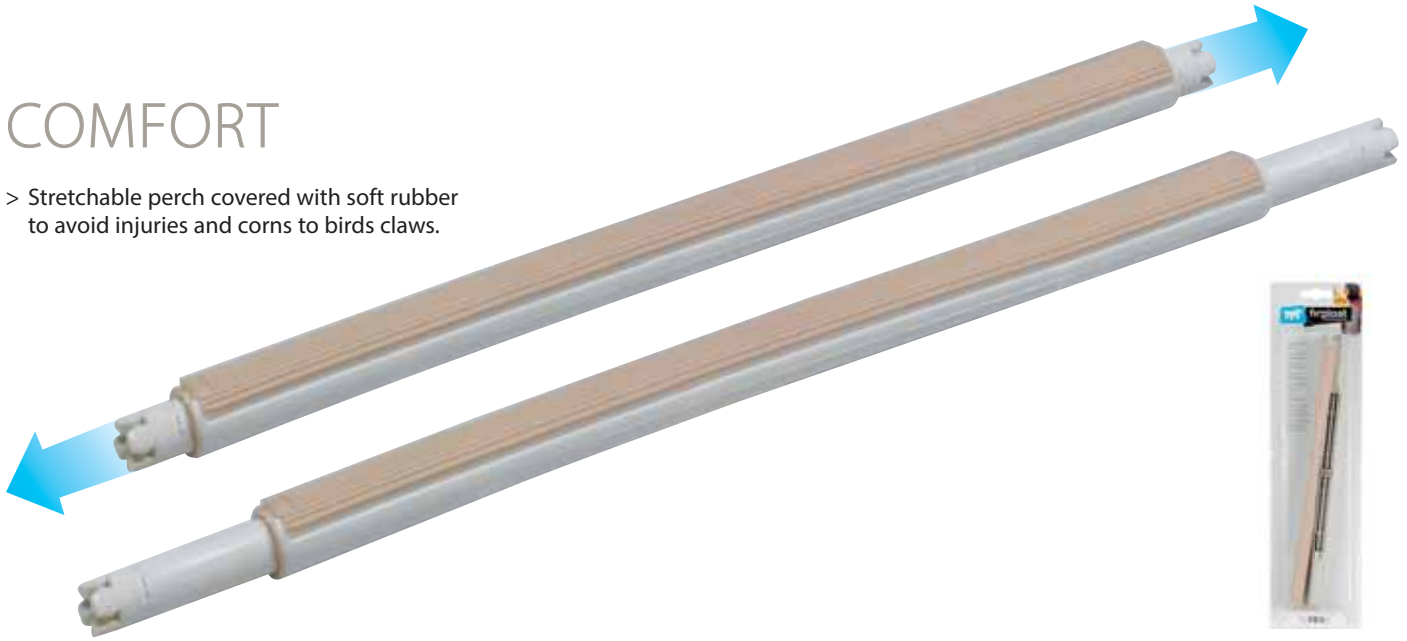

RIO JUMBO

NEW ITEM

RIO JUMBO
84430024 - INNER 1
34 x 21 x h 30 cm
13.4 x 8.3 x h 11.8 in

PLASTIC PERCHES FOR BIRD HOMES

COMFORT

> Stretchable perch covered with soft rubber to avoid injuries and corns to birds claws.