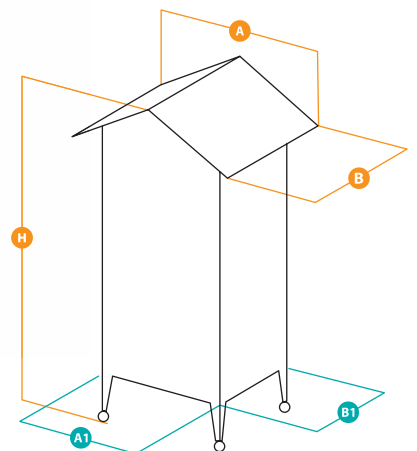

RECYCLED
IRON

RECYCLED
PLASTIC

AVIARY

NOTA LARGE