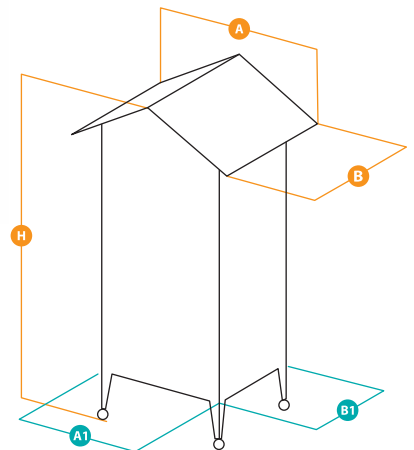

HEMMY
56160514 - INNER 1
84,5x65,5x165 (AxBxH) cm
67,5x58x165 (A1xB1xH) cm
33.3x25.8x65 (AxBxH) in
26.6x22.8x65 (A1xB1xH) in

INCLUDED

INCLUDED

NOTA

INCLUDED

Brava 6 FPI 4564

INCLUDED

NOTA
 56115423 - INNER 1
 76,5x57xh161,5 (AxBxH) cm
 70x44xh161,5 (A1xB1xH) cm
 30.1x22.4xh63.6 (AxBxH) in
 27.5x17.3x63.6 (A1xB1xH) in