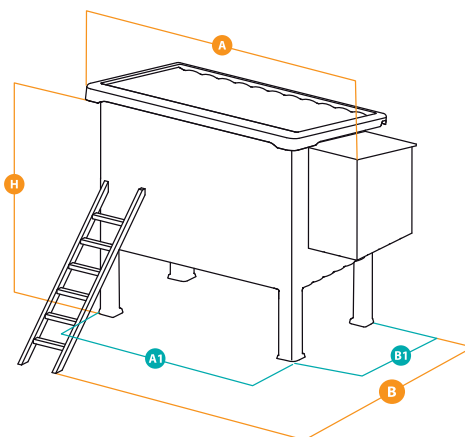

RECYCLED PLASTIC

RECYCLED IRON

HAPPY FARM 120

PATENT PENDING

UP TO 6 HENS

HAPPY FARM 120

57320000 - INNER 1
140x139x110 (AxBxH) cm
107x63 (A1xB1) cm
55.1x54.7xh43.3 (AxBxH) in
42.1x24.8 (A1xB1) in

8 010690 1115238