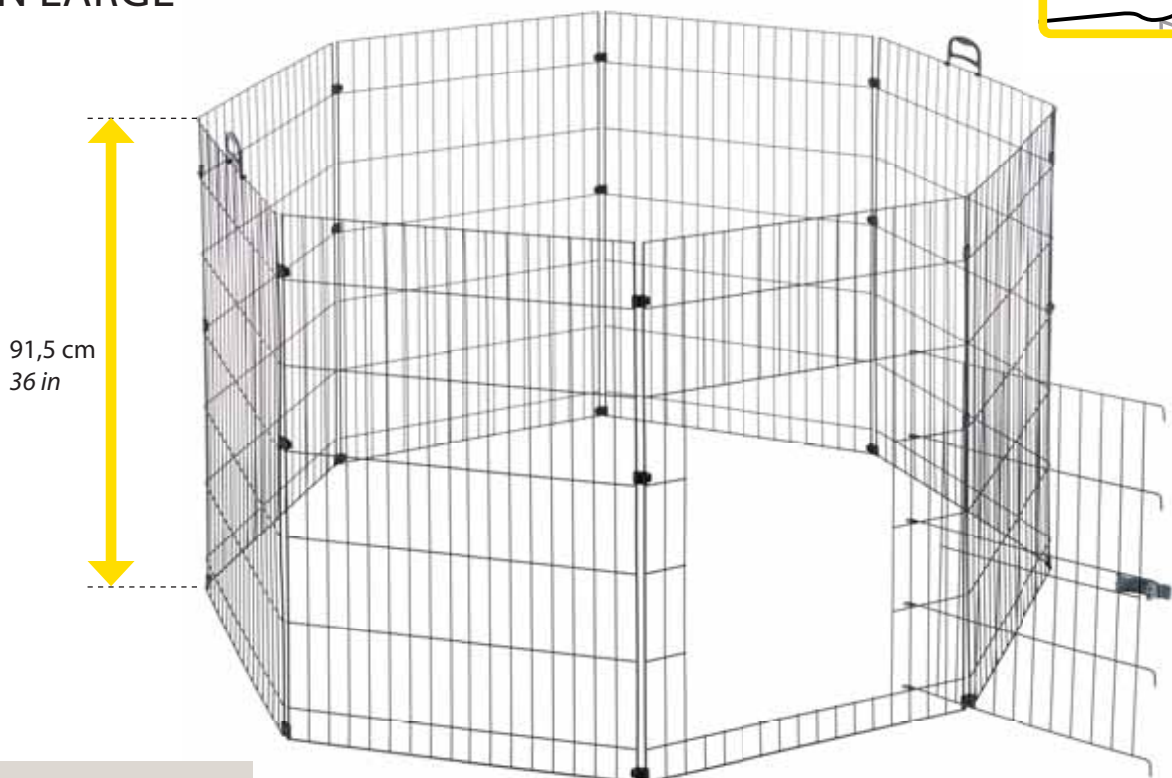

FREERUN MEDIUM

FREERUN MEDIUM

57045817ZP - INNER 1
Ø 140 x h 76,5 cm
Ø 55.1 x h 30.1 in

FREERUN LARGE

FREERUN LARGE

57045917ZP - INNER 1
Ø 140 x h 91,5 cm
Ø 55.1 x h 36 in

TWINGLOO

NEW ITEM