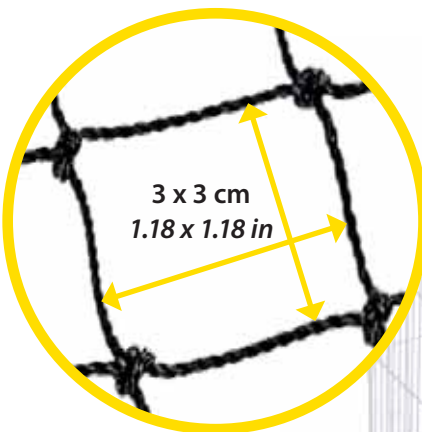

page 90

PARKHOME 120

PARKHOME 120
57067970 - INNER 1
118 x 164 x h 56 cm
46.5 x 64.6 x h 22.05 in

OPTIONAL

RABBIT PARK PROTECTION NET

RABBIT PARK PROTECTION NET
57630000 - INNER 1
200 x h 150 cm
78.7 x h 59.06 in