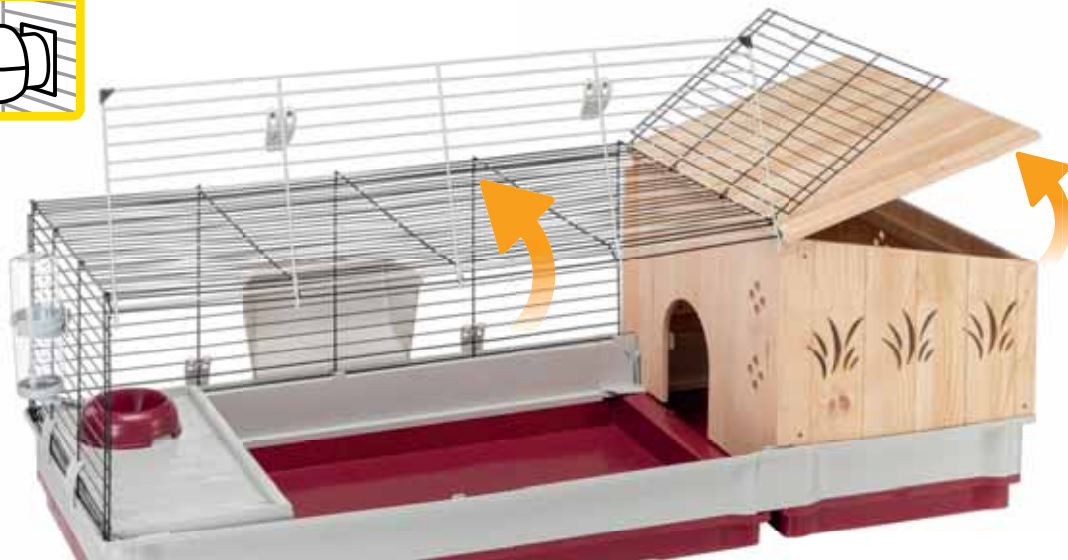

REMOVABLE WOODEN HOUSE EXTENSION

UNIVERSAL CONNECTION SYSTEM

page 90

FULLY OPENING CAGE FRONT & WOODEN HOUSE ROOF

INCLUDED: PLASTIC HOUSE - WATER DISPENSER - FEEDING BOWL - HAY FEEDER

RECYCLED
IRON

RECYCLED
PLASTIC