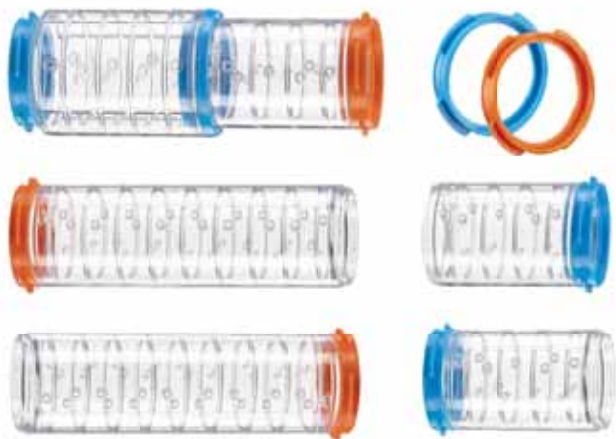

KIT TUBE TUNNEL
84829099 - INNER 1
24,8 x 20 x h 14,2 cm
9,75 x 7,87 x h 5,6 in
MIXED COLOURS