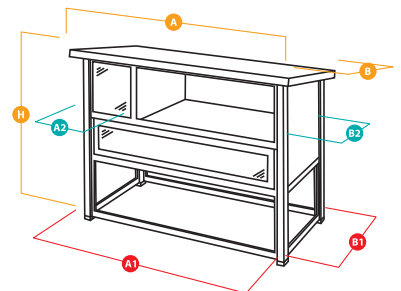

page 90

RANCH 120

SLIDE OUT PLASTIC TRAY

SELF SUPPORTING ARM

RANCH 120
57091000 - INNER 1
115x67x101 (AxBxH) cm
106x56 (A1xB1) cm
32x52 (A2xB2) cm
45,3 x 26,6 x 39,8 (AxBxH) in
41,7x22 (A1xB1) in
12,6x20,5 (A2xB2) in