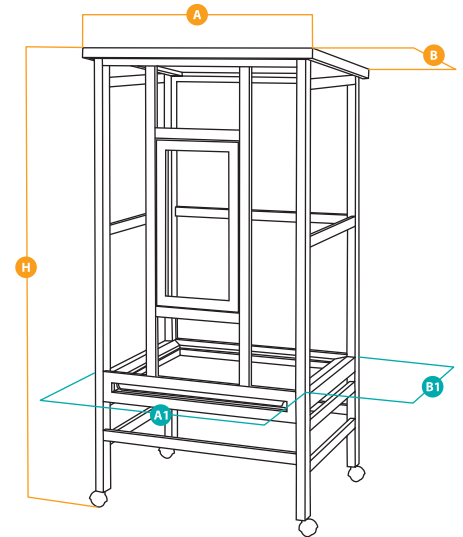

RECYCLED
PLASTIC

RECYCLED
IRON

WILMA

SAVE SPACE PACKING

WILMA

56160614 - INNER 1
83x67x158,5 (AxBxH) cm
76,5x62x158,5 (A1xB1xH) cm
32.7x26.4x62.4 (AxBxH) in
30.1x24.4x62.4 (A1xB1xH) in