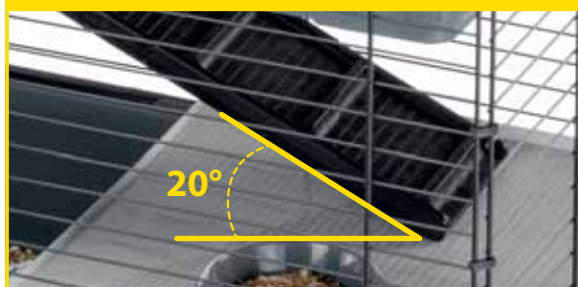

RESTYLING

STAND (Optional)

STAND 100

90041117 - INNER 1
91x53xh49cm
35.8x20.9xh19.3in

8 010690 179131

Suitable also for guinea pigs

SAVE SPACE PACKING

RABBIT 100 DOUBLE