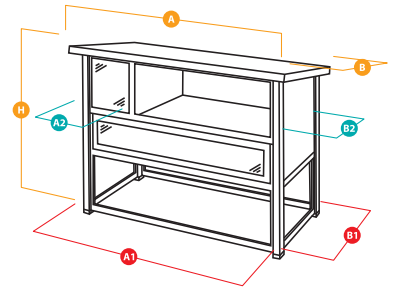

PROTECTIVE ROLLER

PROTECTIVE ROLLER GRAND LODGE

57622000 - INNER 1
83 x h 41,2 cm
32.7 x h 16.2 in

RECYCLED
IRON

RECYCLED
PLASTIC

PLASTIC HUTCH FOR RABBITS

GRAND LODGE 120-140

GRAND LODGE 120