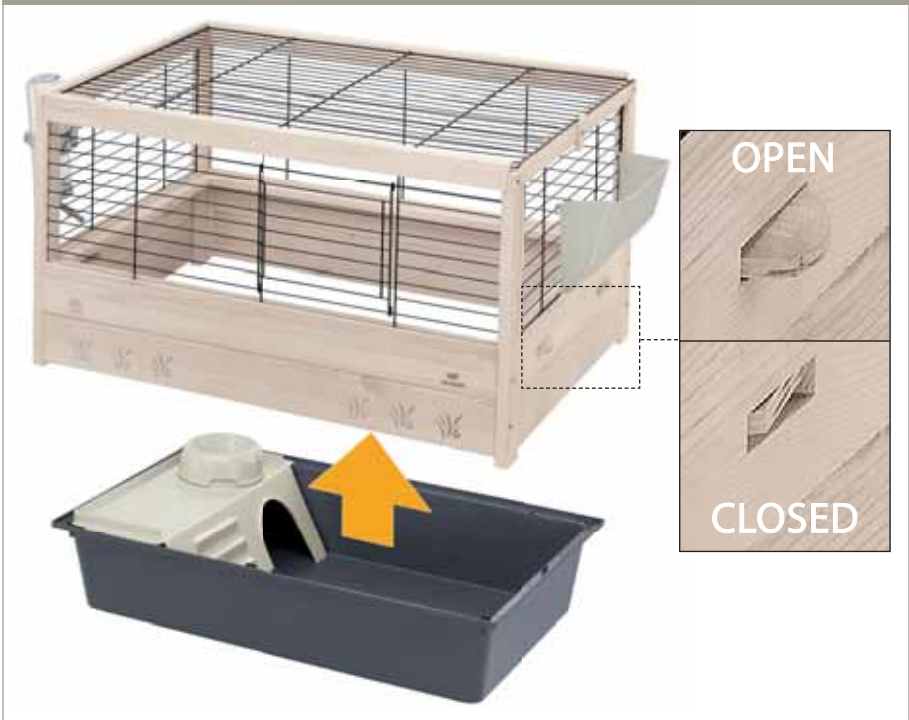

RECYCLED PLASTIC

WOODEN HOMES FOR RABBITS

ARENA 120

SAVE SPACE PACKING

ARENA 120
57089717 - INNER 1
125 x 64,5 x h 51 cm
49.2 x 25.4 x h 20.08 in

PLASTIC BOTTOM - EASY TO CLEAN

FULL OPTIONAL

SLIDE OUT ROOF