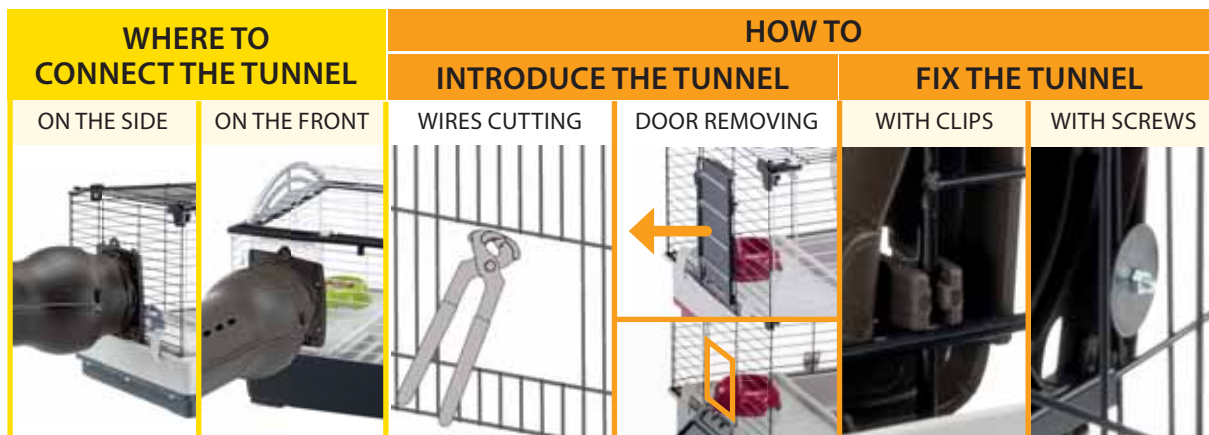

METRÒ 是一个连接系统，可以为小动物的运动和休闲创造无限的路径。多亏了隧道、通用连接和“地铁站”小房子，根据可用的房间，可以将不同的栖息地相互连接起来。

UNIVERSAL CONNECTION SYSTEM

CREATE YOUR SET

UNIVERSAL CONNECTION SYSTEM

	ON THE SIDE	ON THE FRONT	WIRES CUTTING	DOOR REMOVING	WITH CLIPS	WITH SCREWS
ARENA	✓		✓			✓
BARN 100/120 - CASITA up to 2021	✓		✓			✓
BARN 100/120 - CASITA		✓		✓	✓	
BUNNY HUB 02	✓	✓		✓	✓	
COTTAGE - COTTAGE LARGE up to 2021	✓		✓			✓
COTTAGE - COTTAGE LARGE	✓			✓	✓	
FREERUN	✓	✓	✓			✓
FURET	✓		✓			✓
GRAND LODGE up to 2021		✓	✓			✓
GRAND LODGE	✓			✓	✓	
GUINEA 80	✓		✓			✓
HUB 02/04	✓	✓		✓	✓	
KROLIK up to 2021	✓		✓		✓	
KROLIK	✓			✓	✓	
MODULAR	✓	✓		✓	✓	
MULTIPLA	✓			✓		✓
PARK HOME Fixed at the Pen	✓	✓	✓			✓
RABBIT 100/120 up to 2021	✓		✓			✓
RABBIT 100/120	✓		✓		✓	
RANCH 100		✓	✓			✓
RANCH 120		✓	✓			✓
SARA	✓		✓		✓	
TOMMY	✓			✓	✓	