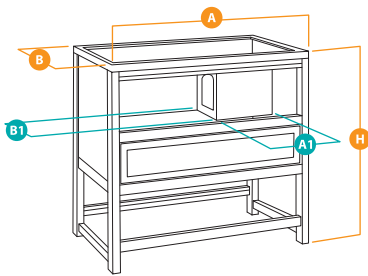

RECYCLED PLASTIC

RECYCLED IRON

COTTAGE MINI

Indoor wooden hutches for rabbits

COTTAGE MINI

57093900 - INNER 1
77x56xh94 (AxBxH) cm
29x26,5 (A1xB1) cm
30.3x22xh37 (AxBxH) in
11.4x10.4 (A1xB1) in

COTTAGE

INDOOR WOODEN HUTCHES FOR RABBITS