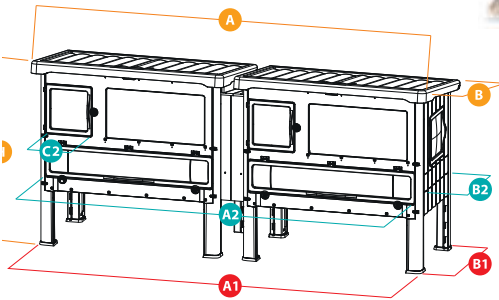

UNIVERSAL CONNECTION SYSTEM

page 90

GABRY 50

Glass Habitat for Hamster

STAND (Optional)

STAND 50/60

66005017 - INNER 1
52 x 28 x h 73 cm
20.5 x 11.02 x h 28.7 in

8 010690 062136