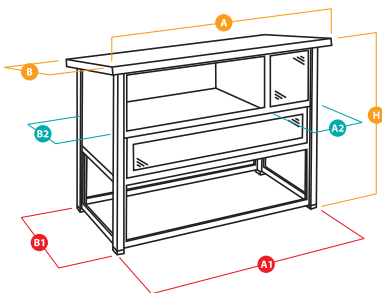

RANCH 120 BASIC

RANCH 120 BASIC

57090021 - INNER 1
115,5x65x92 (AxBxH) cm
108,5x58 (A1xB1) cm
33,5x54,5 (A2xB2) cm
45,5x25,6x22,8 (AxBxH) in
43,3x24 (A1xB1) in
13,2x21,5 (A2xB2) in