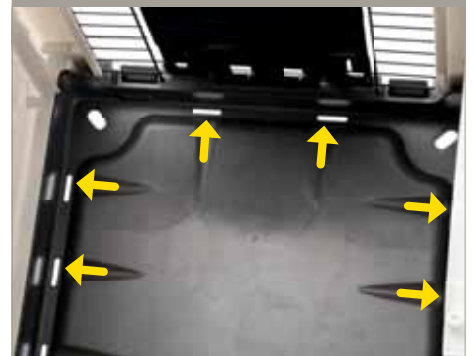

RECYCLED IRON

RECYCLED PLASTIC

UNIVERSAL CONNECTION SYSTEM

METRÒ STATION

House for rabbits.
Ready to be connected to the
METRO rabbit tunnels.

METRÒ STATION
57073100 - INNER 1
43 x 48 x h 44 cm
16.9 x 18.9 x h 17.3 in