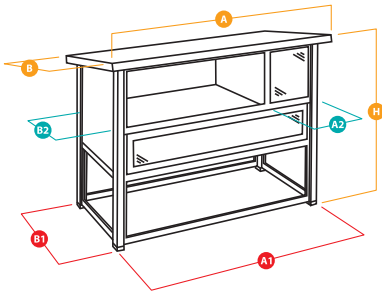

RECYCLED PLASTIC

RECYCLED IRON

RANCH 100 BASIC

RANCH 100 BASIC

57090000 - INNER 1
90,5x46x80 (AxBxH) cm
84,5x40,5 (A1xB1) cm
31x36,5 (A2xB2) cm
35,6x18,1x31,5 (AxBxH) in
33,3 x 19,9 (A1xB1) in
12,2 x 14,4 (A2xB2) in

UNIVERSAL CONNECTION SYSTEM

page 90