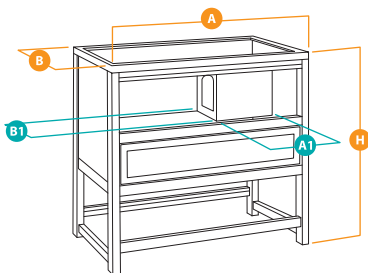

RECYCLED PLASTIC

RECYCLED IRON

COTTAGE MINI

Indoor wooden hutches for rabbits

COTTAGE MINI

57093900 - INNER 1
77x56xh94 (AxBxH) cm
29x26,5 (A1xB1) cm
30.3x22xh37 (AxBxH) in
11.4x10.4 (A1xB1) in

COTTAGE

INDOOR WOODEN HUTCHES FOR RABBITS