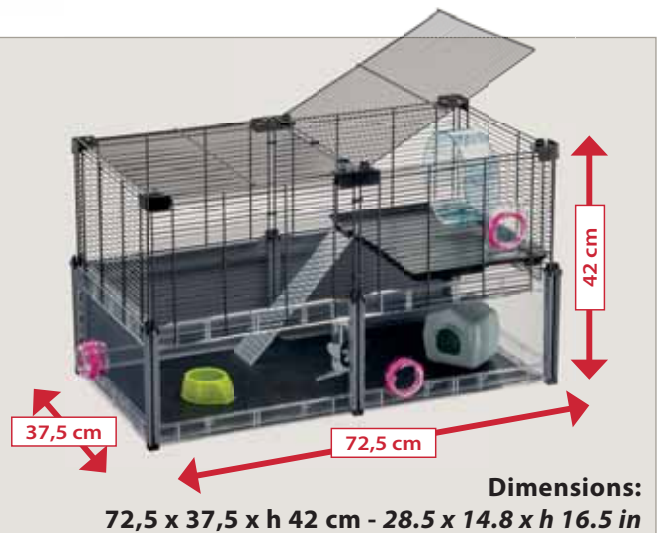

CUSTOMIZABLE with EXTENSIONS KIT

pages 30-31

FLOOR KIT

ROOF KIT

CUSTOMIZABLE with ACCESSORIES

pages 32-33

0.32 m²

MODULAR HOMES FOR HAMSTERS AND MICE