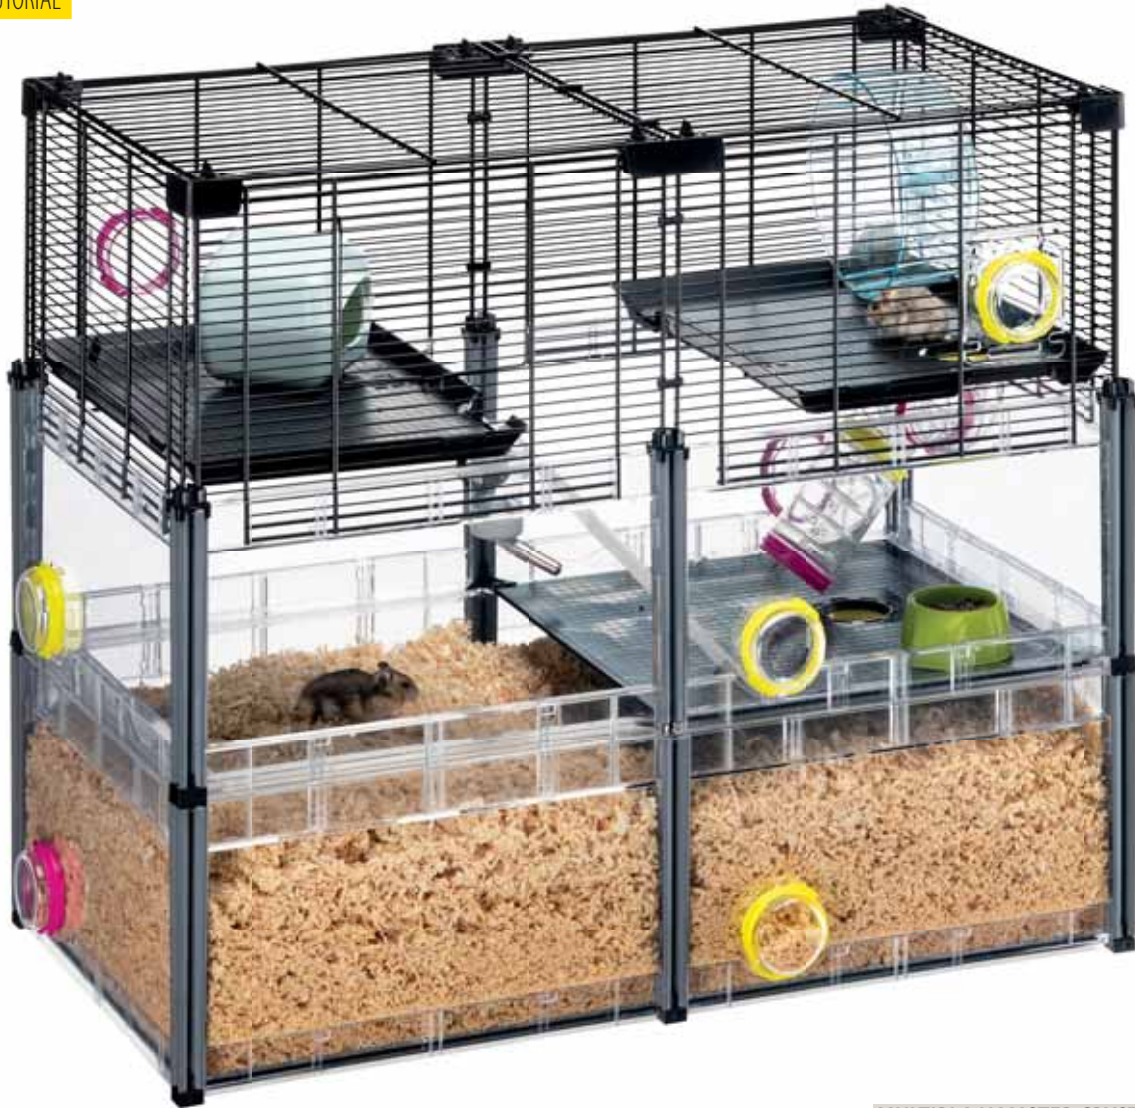

MODULAR HOMES FOR HAMSTERS AND MICE

MULTIPLA HAMSTER CRYSTAL

MULTIPLA HAMSTER CRYSTAL

57007617 - INNER 1
72,5 x 37,5 x h 62 cm
28,5 x 14,8 x h 24,4 in